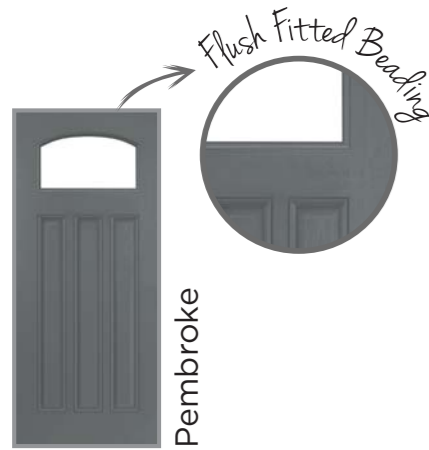

Pembroke

Main image: Pembroke door in Premium Anthracite Grey with Monza glass.

nxt-gen
next-generation

The Pembroke door is from our nxt-gen range. For more designs see our nxt-gen brochure.

Offering elegance and privacy, this period door design with its decorative glazed panel allows you to add the perfect finishing touch to your door. Available with a selection of locking options, hardware and decorative glass.