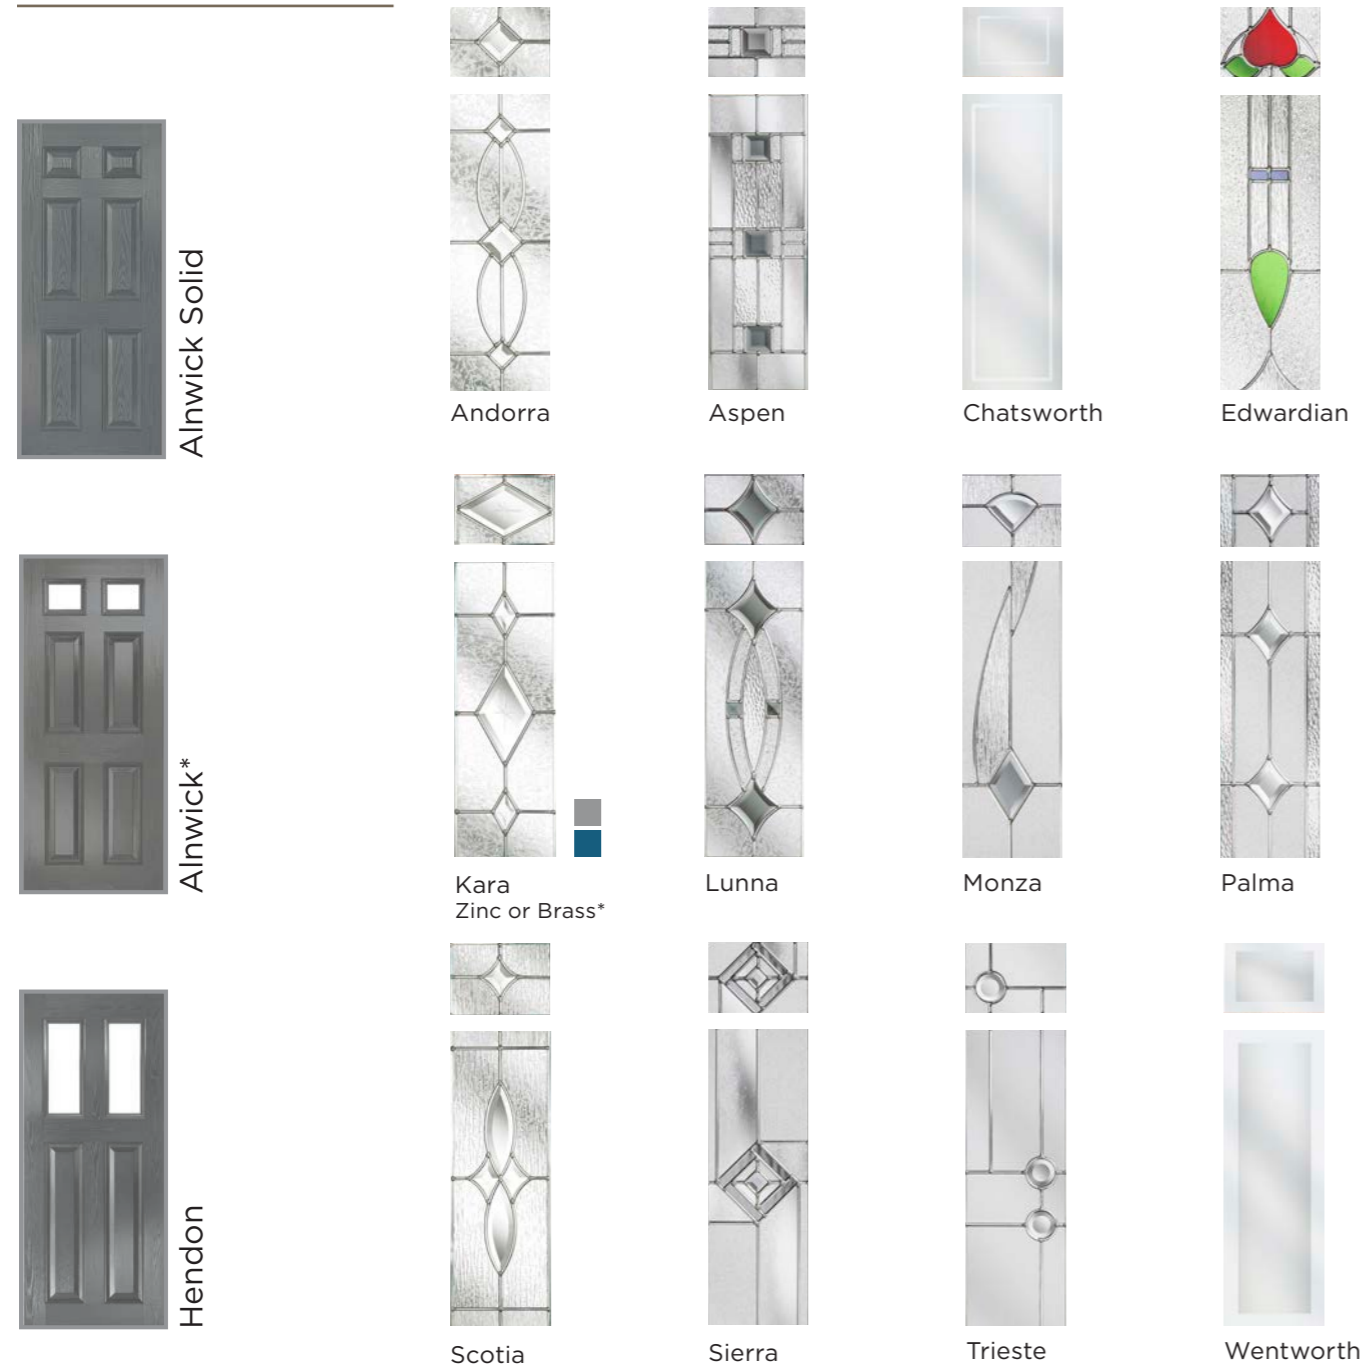

Wentworth

Matching sidelights available.

*Also available as nxt-gen, please see nxt-gen brochure for more information.

Popular
Colours

most popular style

Leeds*

Main image: Leeds door in Light Grey with Palma glass.

Edinburgh*

Richmond

Popular Colours

*Also available as nxt-gen, please see nxt-gen brochure for more information.

perfect colour match rain deflectors

Bowes*

Main image: Bowes door in Distant Blue with Lunna glass.

The perfect solution for controlling light and privacy in your home.

Mini Blinds can be handed left or right and have a simple control mechanism to be raised or tilted with one hand. This system uses a magnetic tab rather than a traditional cord, so is completely safe for use around children. Enclosed within two panes of glass in the frame and is completely protected from damage and dust. A stylish finishing touch to any external door. Please note also available in the Conwy door.