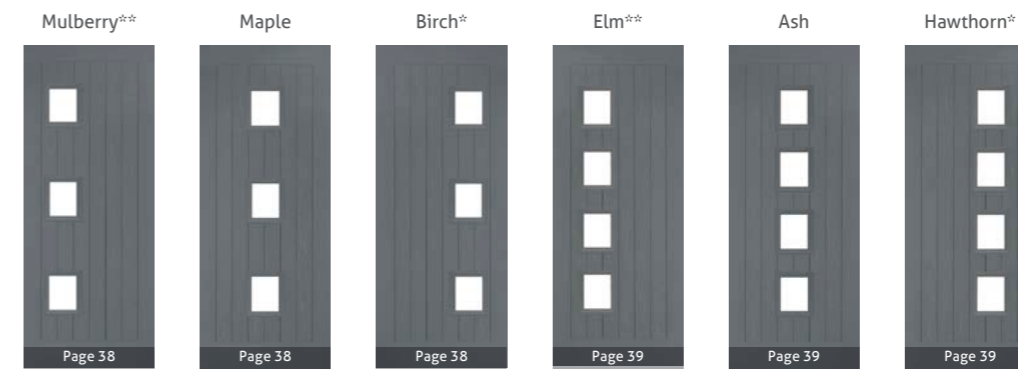

New Cottage Range/Stable Doors

* Handed door set. All glass aligned to the **hinge** side.
** Handed door set. All glass aligned to the **handle** side.