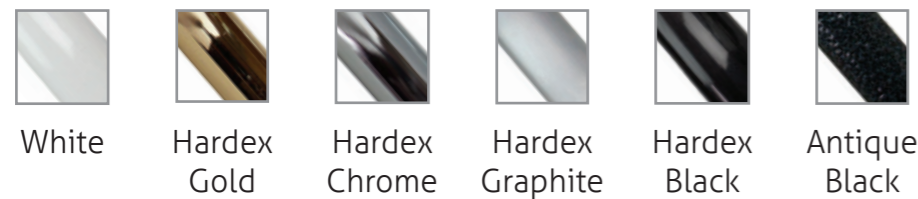

Choose a different colour for the internal and external to completely bespoke your design.

Paris

Venice

Hardware

No door is complete without some stunning hardware to finish it off. Our hardware is manufactured to internationally recognised standards, so you can be sure that every product is perfect, from how the hardware feels in your hand through to its functionality and finish.

Classic

Classic design for the modern home. Not overly fussy or fancy, our classic range offers neat, timeless style to suit any type of home.

Surface Finishes

Heritage

Complementary styling for any period home. Ideal for big oak doors, heritage buildings and old cottages. Available in Black only.