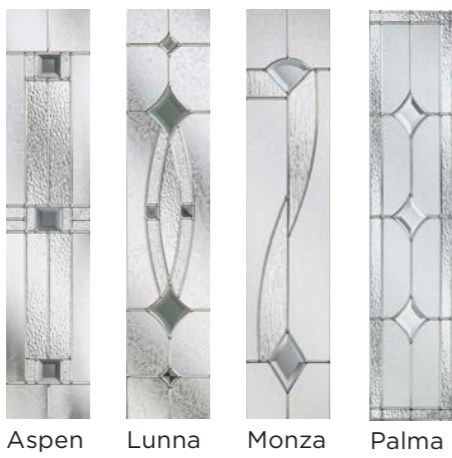

Florence

Hamburg
In Honey Beige with Sierra glass

Helsinki
In Duck Egg with Trieste glass

Naples
In Agate Grey with Radiant glass

Aspen Lunna Monza Palma

Andorra Aspen

Lunna Palma

Canvas Wentworth Lyon

Contemporary City Collection

Our Contemporary City Collection doors are an eagerly anticipated addition to our already popular contemporary range. These on-trend grooved styles will make a statement on your home.