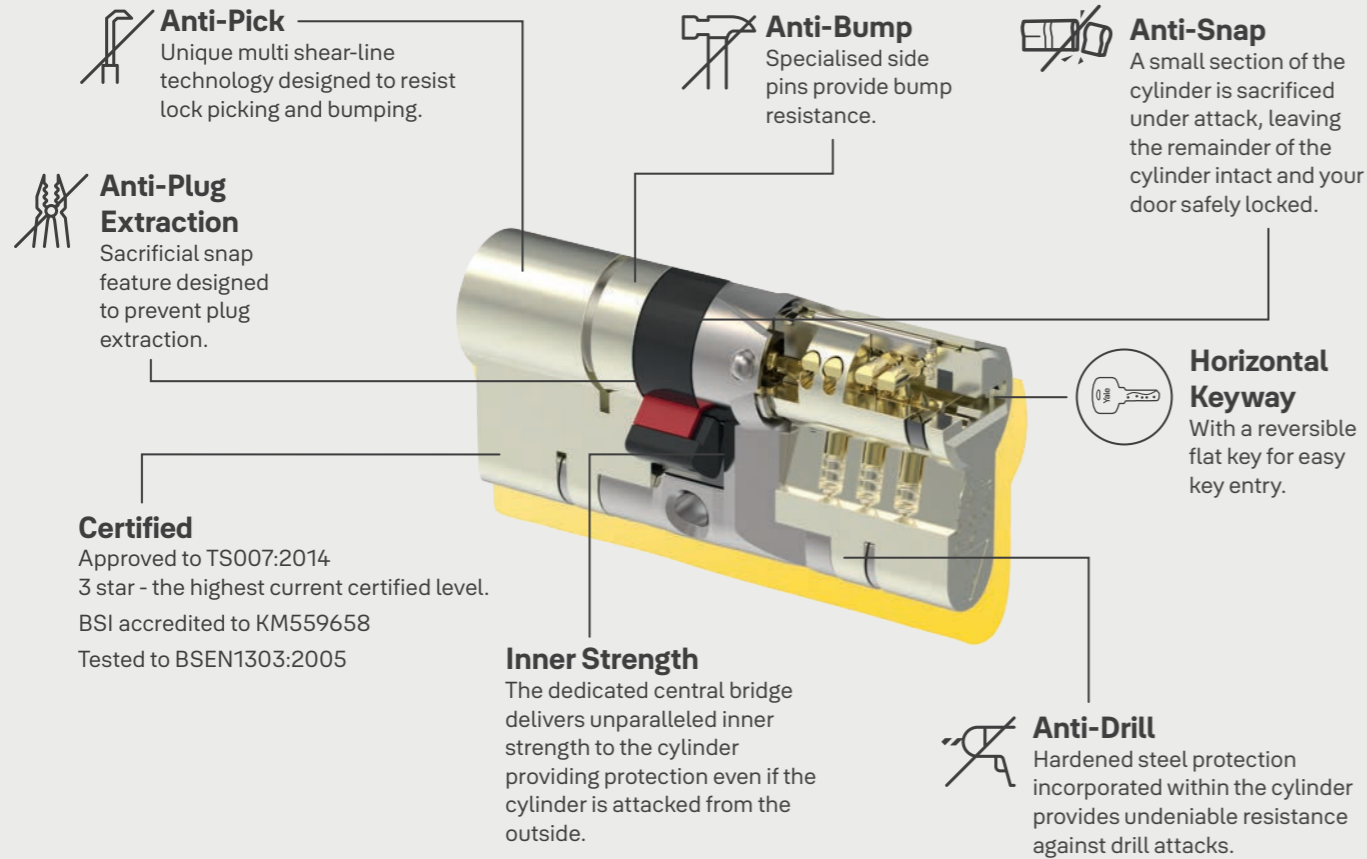

The Platinum 3 Star Cylinder is Yale's most secure lock yet. That's why they are offering £1000 guarantee if your cylinder snaps during the unlikely event of a break-in.

Lockmaster

Lockmaster faultlessly delivers high-performance security, improved ease of use and an impressive service life.

Lockmaster's signature hook designed with security in mind.

SensCheck™ compatible. Check the status of your home, anytime, anywhere.

Lockmaster AutoEngage.

Designed, developed and tested to Yale's exacting standards, delivering high performance security whilst also complementing contemporary and heritage door styles.