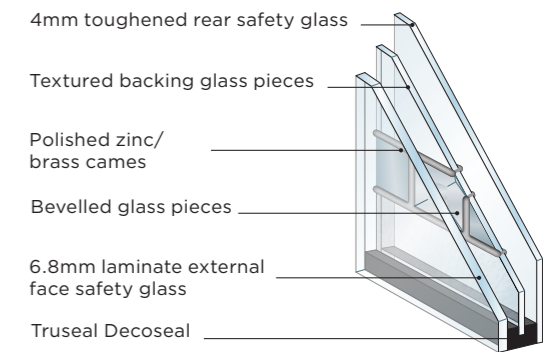

Decorative Glass

Features and benefits:

- Decorative double and triple glazing options available, see page 10 for details
- The decorative centre pane is sealed within the unit therefore, it is protected from dust and weathering
- Easy to clean
- 6.8mm glass laminated as standard
- Glass patterns may vary
- Slight bubbles, lines and surface imperfections are all characteristics of glass. They are not to be considered as defects as they add character to decorative glass