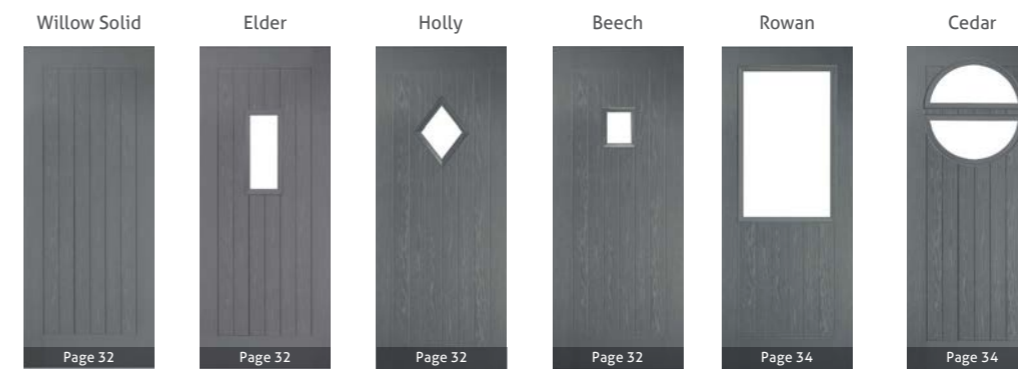

New Cottage Range/Stable Doors

* Handed door set. All glass aligned to the **hinge** side.
** Handed door set. All glass aligned to the **handle** side.