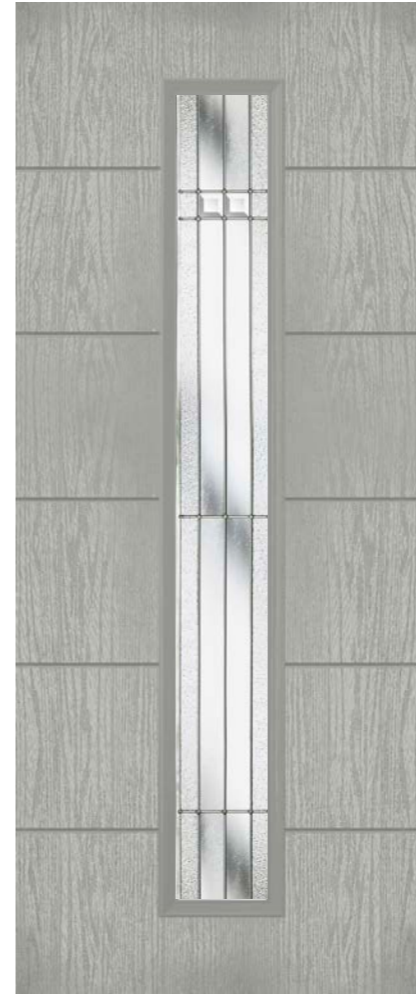

Naples
In Agate Grey with Radiant glass