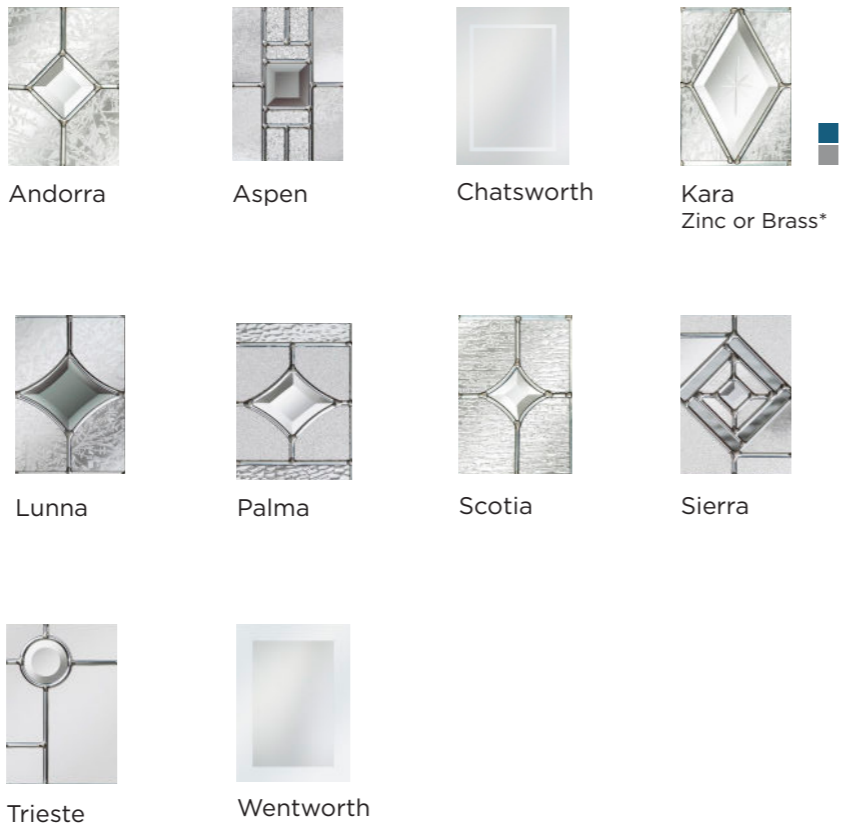

Popular Colours

Andorra Aspen Chatsworth Kara

Andorra Aspen Chatsworth Kara

Aspen Lunna Monza Palma

Visit our door designer to configure your perfect door style...

safeguardproducts.co.uk

Maple

Main image: Basalt Grey with Palma glass.

Birch

Mulberry

It is advisable to design handed doors online to ensure the correct door name is selected.

Safe and secure...
Read all about our security credentials on pages 12-17.

Ash

Main image: Premium Chartwell with Kara Grey glass.

Hawthorn

Elm

Popular Colours

Wentworth

Bloom

Odessa

Exclusive glass designs!

Discover the full range, scan here...

Stable doors

Main image: Haydock door in Steel Blue with Andorra Glass.

Aintree Solid

Discover the full range of colours and glass, scan here...

A joy for pet owners - the lower door can remain closed to prevent your pet leaving or entering the property, while retaining all the associated benefits of an open door.