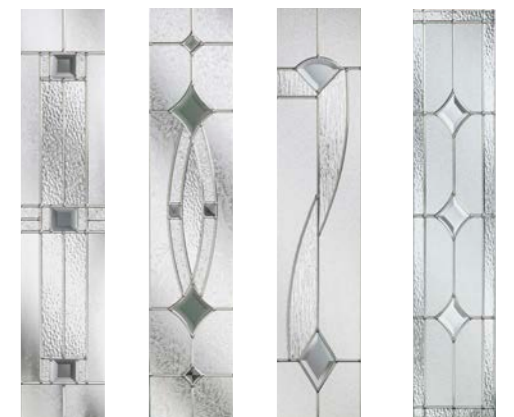

Aspen Lunna Monza Palma

Visit our door designer to configure your perfect door style...