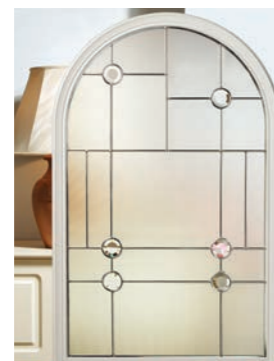

Glass

Glass is just as an important decision for homeowners as the door design and colour. In fact, door design, colour and glass, is what makes your choice so personal as you can pick which glazing perfectly suits your taste and home.

Our decorative triple glazing encapsulates the design between two panes of clear glass, protecting it from dust and

weathering, it is also easier to keep clean and stays looking good for longer.

Our double-glazed Chatsworth and Wentworth options contain the design within the unit, again protecting it from the elements.

Both are laminated to add an extra layer of protection to your door.

Decorative Triple Glazed

Trieste

Double Glazed

For that extra privacy, whilst also maintaining the level of light our obscure glass options are a great solution. Speak to your installer for the full range.

Please note; Clear, Satin, Stipple, Bark, Chatsworth and Wentworth are double glazed.

Visit the door designer to configure your perfect door!

Scan here

Introducing the nxt-gen of composite doors

Symmetry and balance are very much key elements of the nxt-gen range. We want you to look at your door and feel it is perfect in every way.

Our exclusive Safeguard nxt-gen doors are available through your installer. Please enquire about our separate brochure.

Features and benefits;

- Unparalleled security
- Stunning flush finish aesthetics
- Exceptional durability
- Superb sound insulation