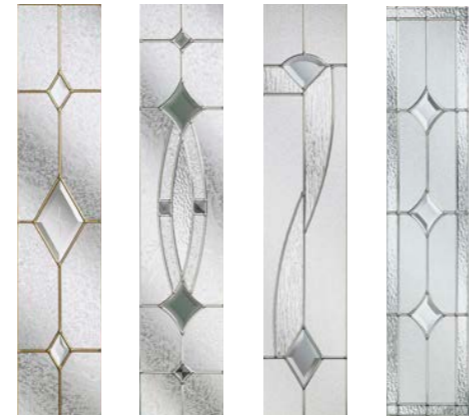

Poplar door in Premium Anthracite Grey with Trieste glass.

Palm

Olive

It is advisable to design handed doors online to ensure the correct door name is selected.

Popular Colours

Andorra Aspen Edwardian Chatsworth