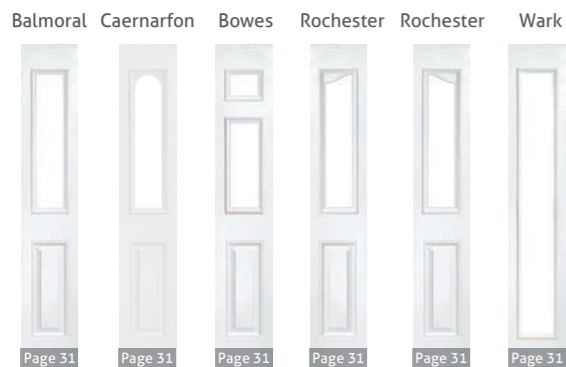

Visit the door designer to configure your perfect door!

Scan here