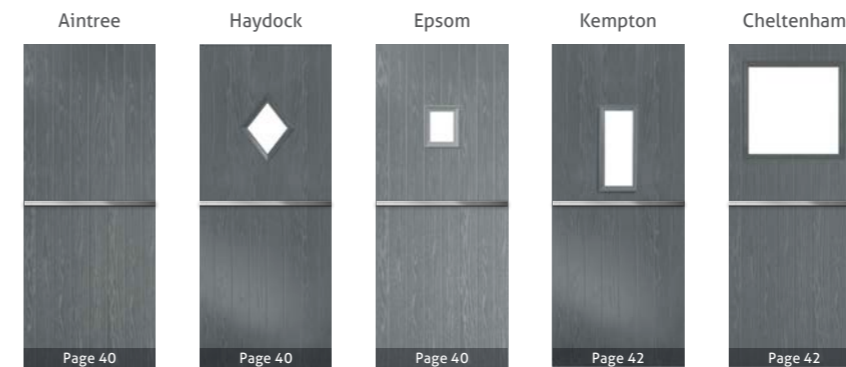

New Cottage Range/Stable Doors

* Handed door set. All glass aligned to the **hinge** side.
** Handed door set. All glass aligned to the **handle** side.