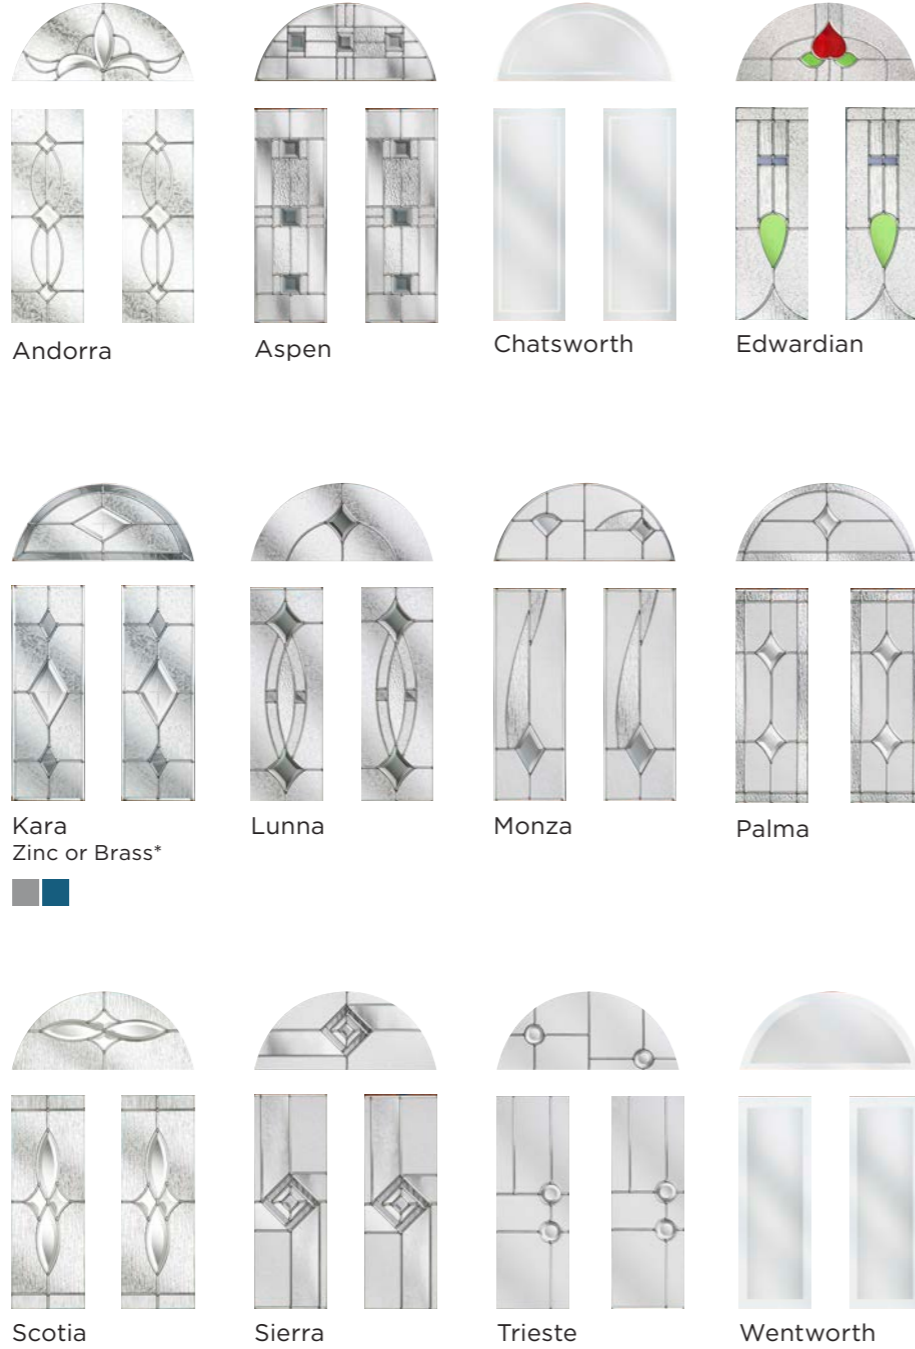

Balmoral*

Main image: Balmoral door in Premium Anthracite Grey with Kara Brass glass.

Balmoral Solid

Caernarfon

Rochester

Andorra

Aspen

Chatsworth

Wentworth

Matching sidelights available.

*Also available as nxt-gen, please see nxt-gen brochure for more information.

Popular
Colours

most popular style

Leeds*

Main image: Leeds door in Light Grey with Palma glass.

Edinburgh*

Richmond

Popular Colours

*Also available as nxt-gen, please see nxt-gen brochure for more information.

perfect colour match rain deflectors

Bowes*

Main image: Bowes door in Distant Blue with Lunna glass.